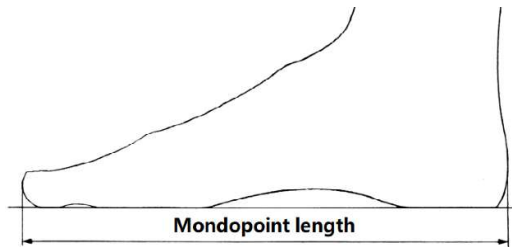

WSS8008T/WSS8009T SHOE SIZE CONVERTER

HOW TO CHOOSE YOUR SHOES?

MONDOPOINT IS A GOOD REFERENCE FOR YOU TO KNOW IF YOUR FEET MATCH TO THE SHOE SIZE YOU CHOOSE!

Mondopoint (mm)	254	261	267	274	281	287	294	301
UK	6	7	8	9	10	11	12	13
US	7	8	9	10	11	12	13	14
EU	40	41	42	43	44	45	46	47